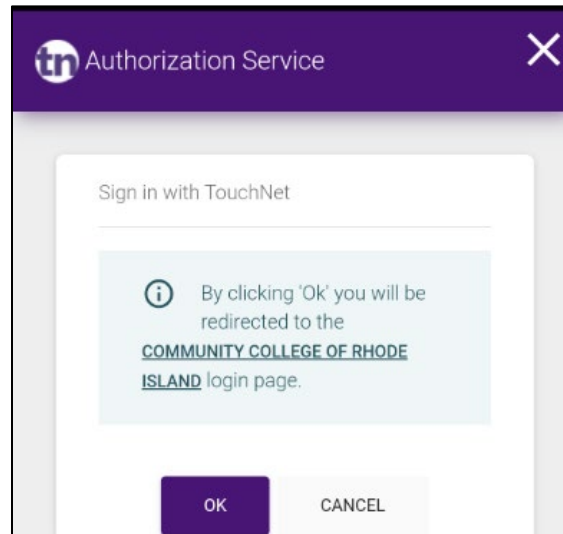

[Disagree](#) [Agree](#)

Please type in CCRI and the College's name will appear below. Click on "Community College of Rhode Island."

touchnet | OneCard

ccri X

Search for your school by using characters.

Community College of Rhode Island

How to Download the TouchNet OneCard App KnightCard+

This screen will appear briefly and then you will be directed to the College's "Single Sign On" or "SSO" page. Enter your CCRI username and password to continue logging in.