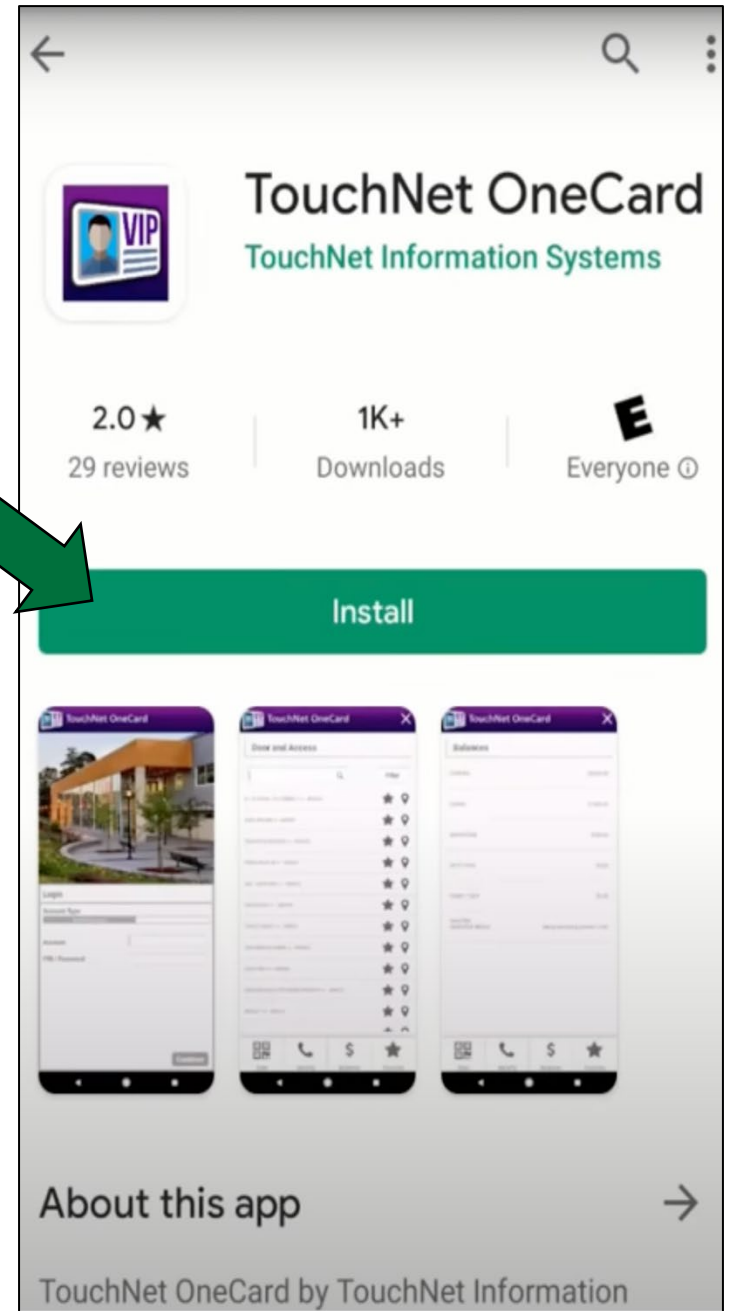

How to Download the TouchNet OneCard App KnightCard+

Open the App Store (iPhone) or Google Play Store (Android) and search for TouchNet OneCard.

The app icon is purple with a photo of an ID card and the letters "VIP." Once you find it, download the app.

An End User License Agreement may pop up. Click agree to continue.

touchnet | OneCard

End User License Agreement

OneCard User Terms and Conditions
Last Update: September 3, 2019

PLEASE READ THESE TS&CS CAREFULLY. BY ACCESSING ONEWEB OR THE ONECARD MOBILE SERVICES, AND ANY FEATURES OF EITHER ("THE SERVICES"), YOU UNCONDITIONALLY CONSENT AND AGREE TO BE BOUND BY THE TERMS AND CONDITIONS ("Ts&Cs") BELOW. IF YOU DO NOT AGREE TO THE TERMS BELOW, DO NOT ACCESS THE SERVICES.