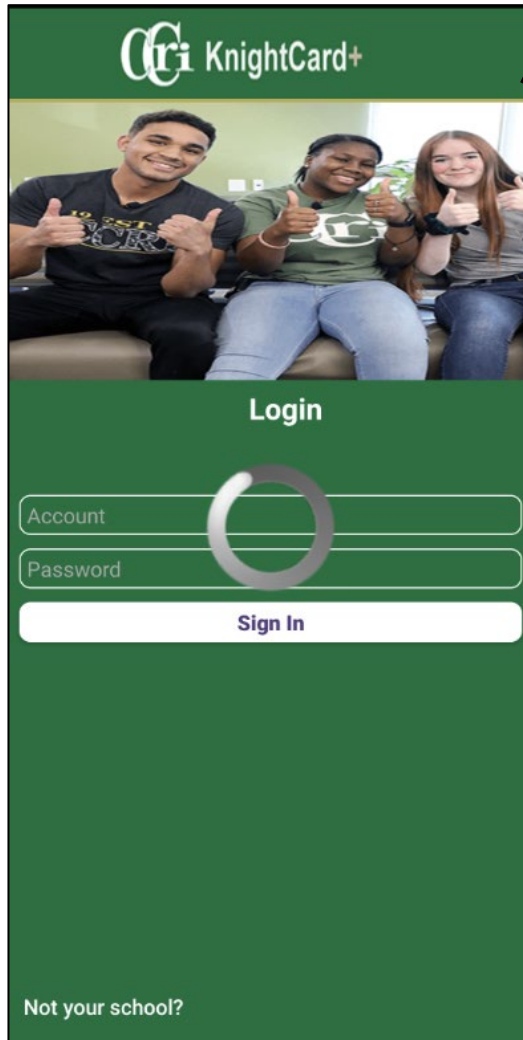

How to Download the TouchNet OneCard App KnightCard+

Open the App Store (iPhone) or Google Play Store (Android) and search for TouchNet OneCard.

The app icon is purple with a photo of an ID card and the letters "VIP." Once you find it, download the app.

[Disagree](#) [Agree](#)

Please type in CCRI and the College's name will appear below. Click on "Community College of Rhode Island."

touchnet | OneCard

ccri X

Search for your school by using characters.

Community College of Rhode Island

How to Download the TouchNet OneCard App KnightCard+

This screen will appear briefly and then you will be directed to the College's "Single Sign On" or "SSO" page. Enter your CCRI username and password to continue logging in.